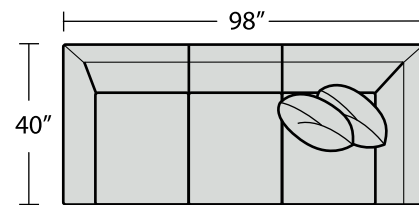

**7003-34 Gathering
Right Arm Corner Sofa**

98w 40D 30H
Inside: 70w 24D 11H
Standard With Two 21" Throw Pillows