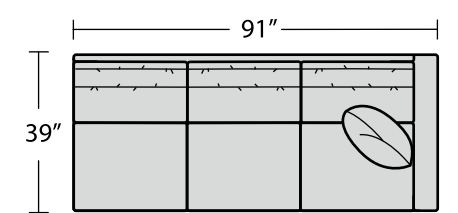

**6904-14
Wyeth Right Arm Loveseat**
63w 39d 36h
Inside: 56w 22d 15h
Standard With One 21" Throw Pillow

**6904-32
Wyeth Right Arm Sofa**
91w 39d 36h
Inside: 85w 22d 15h
Standard With One 21" Throw Pillow