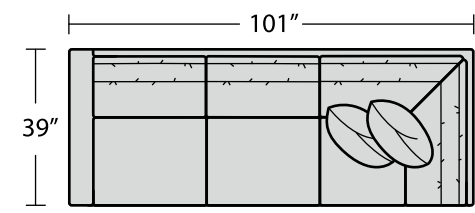

**7003-32 Gathering
Right Arm Sofa**

82w 40D 30H
Inside: 69w 24D 11H
Standard With One 21" Throw Pillow

6904 Wyeth Series Sectional
 753-21 Travers Spot Table
 403-13 Vienna Cocktail Table

**6904-05
 Wyeth Sofa**
 99w 39d 37h
 Inside: 86w 22d 15h
 Standard With Two 21"
 Throw Pillows

Standards:

Arm Height: 28 Seat Height: 19
 Loose Pillow Back

**6904-33
 Wyeth Left Arm Corner Sofa**
 101w 39d 36h
 Inside: 77w 22d 15h
 Standard With Two 21" Throw Pillows

**6904-13
 Wyeth Left Arm Loveseat**
 63w 39d 36h
 Inside: 56w 22d 15h
 Standard With One 21" Throw Pillow