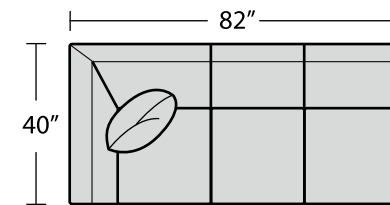

**7003-31 Gathering
Left Arm Sofa**

82w 40D 30H
Inside: 69w 24D 11H
Standard With One 21" Throw Pillow