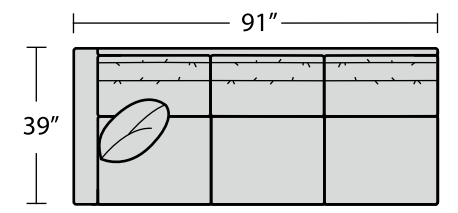

Standards:

Arm Height: 28 Seat Height: 19
 Loose Pillow Back

**6904-33
 Wyeth Left Arm Corner Sofa**
 101w 39d 36h
 Inside: 77w 22d 15h
 Standard With Two 21" Throw Pillows

**6904-13
 Wyeth Left Arm Loveseat**
 63w 39d 36h
 Inside: 56w 22d 15h
 Standard With One 21" Throw Pillow

**6904-31
 Wyeth Left Arm Sofa**
 91w 39d 36h
 Inside: 85w 22d 15h
 Standard With One 21" Throw Pillow

**6904-34
 Wyeth Right Arm Corner Sofa**
 101w 39d 36h
 Inside: 77w 22d 15h
 Standard With Two 21" Throw Pillows