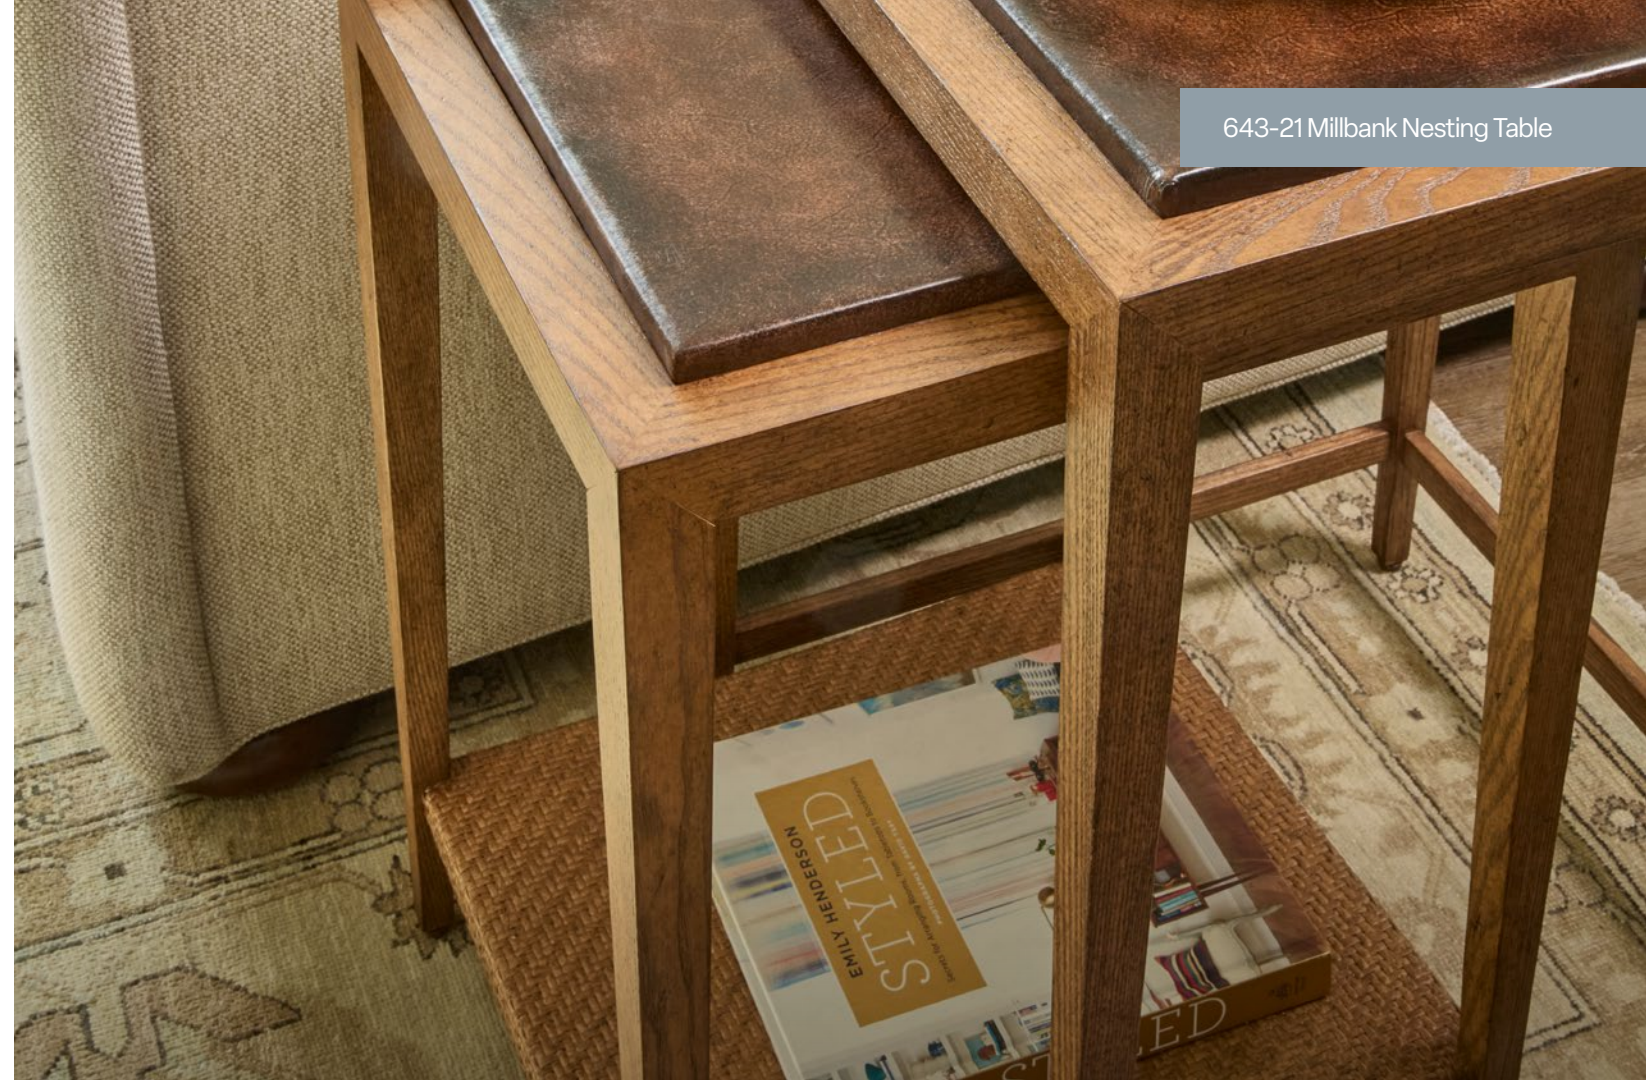

643-21 Millbank Nesting Table

643-21
Millbank Nesting Table

17w 17D 24H
Oak Solids
Hand Burnished Leather Tops
Woven Cane Shelf
Available As Shown Only

**7004-01S
Blair Swivel Chair**

28w 29d 31h
Inside: 25w 17d 9h
Seat Height: 20
Standard With One 10" X 16" Kidney Pillow
Tight Back