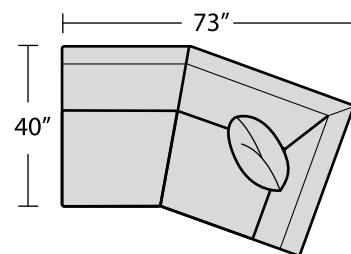

**7003-36 Gathering
Right Arm Angle Loveseat**

73w 40D 30H
Inside: 52w 23D 11H
Standard With One 21" Throw Pillow