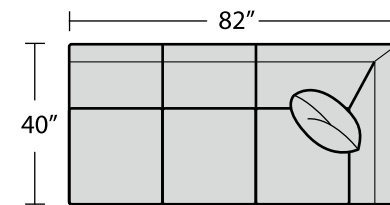

**7003-32 Gathering
Right Arm Sofa**

82w 40D 30H
Inside: 69w 24D 11H
Standard With One 21" Throw Pillow