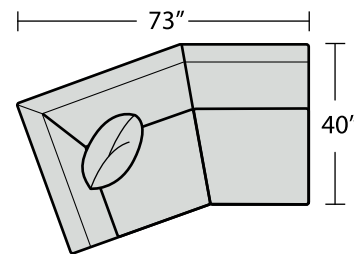

**7003-35 Gathering
Left Arm Angle Loveseat**

73w 40D 30H
Inside: 52w 23D 11H
Standard With One 21" Throw Pillow