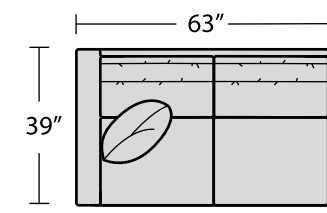

**7003-32 Gathering
Right Arm Sofa**

82w 40D 30H
Inside: 69w 24D 11H
Standard With One 21" Throw Pillow

6904 Wyeth Series Sectional
 753-21 Travers Spot Table
 403-13 Vienna Cocktail Table

**6904-05
 Wyeth Sofa**
 99w 39d 37h
 Inside: 86w 22d 15h
 Standard With Two 21"
 Throw Pillows

Standards:

Arm Height: 28 Seat Height: 19
 Loose Pillow Back

**6904-33
 Wyeth Left Arm Corner Sofa**
 101w 39d 36h
 Inside: 77w 22d 15h
 Standard With Two 21" Throw Pillows

**6904-13
 Wyeth Left Arm Loveseat**
 63w 39d 36h
 Inside: 56w 22d 15h
 Standard With One 21" Throw Pillow