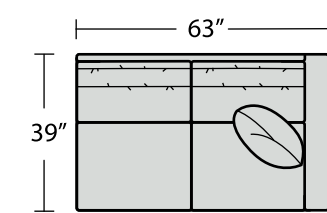

Standards:

Arm Height: 28 Seat Height: 19
 Loose Pillow Back

**6904-33
 Wyeth Left Arm Corner Sofa**
 101w 39d 36h
 Inside: 77w 22d 15h
 Standard With Two 21" Throw Pillows

**6904-13
 Wyeth Left Arm Loveseat**
 63w 39d 36h
 Inside: 56w 22d 15h
 Standard With One 21" Throw Pillow

**6904-31
 Wyeth Left Arm Sofa**
 91w 39d 36h
 Inside: 85w 22d 15h
 Standard With One 21" Throw Pillow

**6904-34
 Wyeth Right Arm Corner Sofa**
 101w 39d 36h
 Inside: 77w 22d 15h
 Standard With Two 21" Throw Pillows