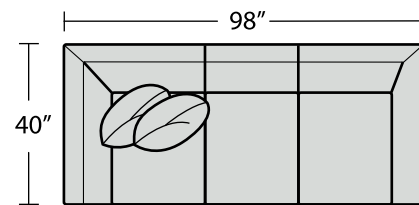

**7003-33 Gathering
Left Arm Corner Sofa**

98w 40D 30H
Inside: 70w 24D 11H
Standard With Two 21" Throw Pillows