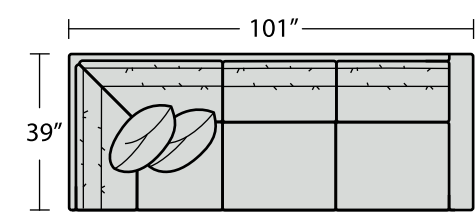

Standards:

Arm Height: 28 Seat Height: 19
 Loose Pillow Back

**6904-33
 Wyeth Left Arm Corner Sofa**
 101w 39d 36h
 Inside: 77w 22d 15h
 Standard With Two 21" Throw Pillows

**6904-13
 Wyeth Left Arm Loveseat**
 63w 39d 36h
 Inside: 56w 22d 15h
 Standard With One 21" Throw Pillow

**6904-31
 Wyeth Left Arm Sofa**
 91w 39d 36h
 Inside: 85w 22d 15h
 Standard With One 21" Throw Pillow

**6904-34
 Wyeth Right Arm Corner Sofa**
 101w 39d 36h
 Inside: 77w 22d 15h
 Standard With Two 21" Throw Pillows